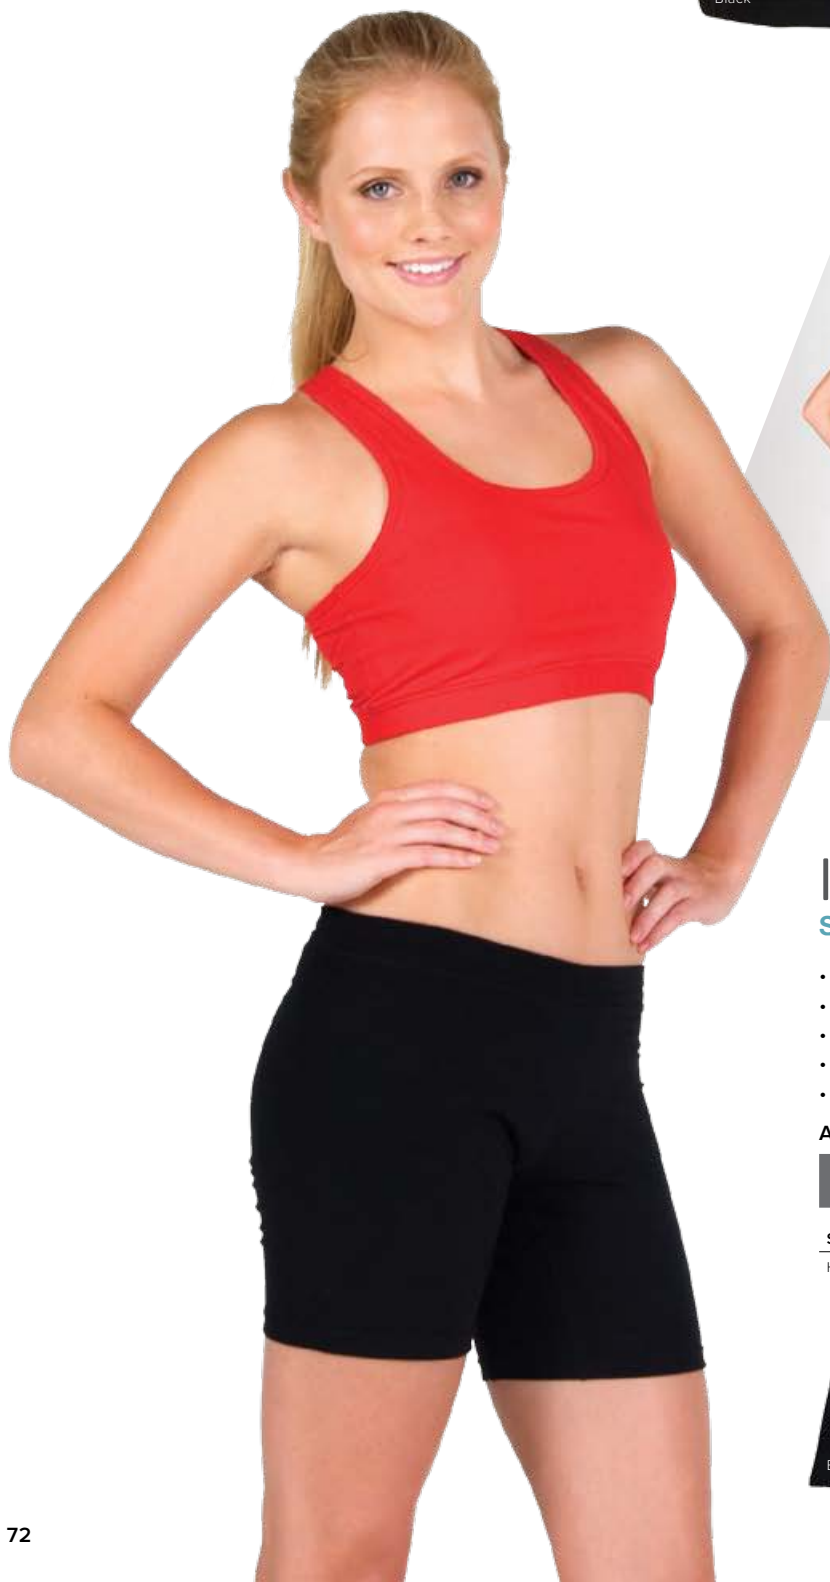

ladies y-back crop

T667LD

- 220gsm, 95% cotton 5% spandex
- slim fit
- very soft and comfortable fabric
- suitable for gym, walk and run
- Colours: 3

Available sizes:

8	10	12	14	16	18	
T667LD Size	8	10	12	14	16	18
Half Chest (cm)	33	35	37	39	41	43

Back View