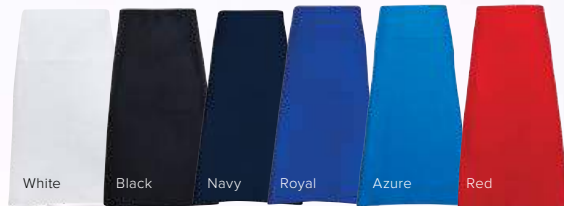

aprons

AP401

- 210gsm
- 100% cotton canvas apron with flap and pocket
- Short waist: Code AP401S (55cm x 82cm)
- Long waist: Code AP402L (70cm x 82cm)
- Full bib: Code AP403B (90cm x 82cm)
- Colours: 6

aprons

AP501

- 190gsm
- Poly/Cotton trill apron with pocket
- Short waist: Code AP501S (55cm x 85cm)
- Long waist: Code AP502L (70cm x 85cm)
- Full bib: Code: AP503B (90cm x 85cm)
- Colours: Black only