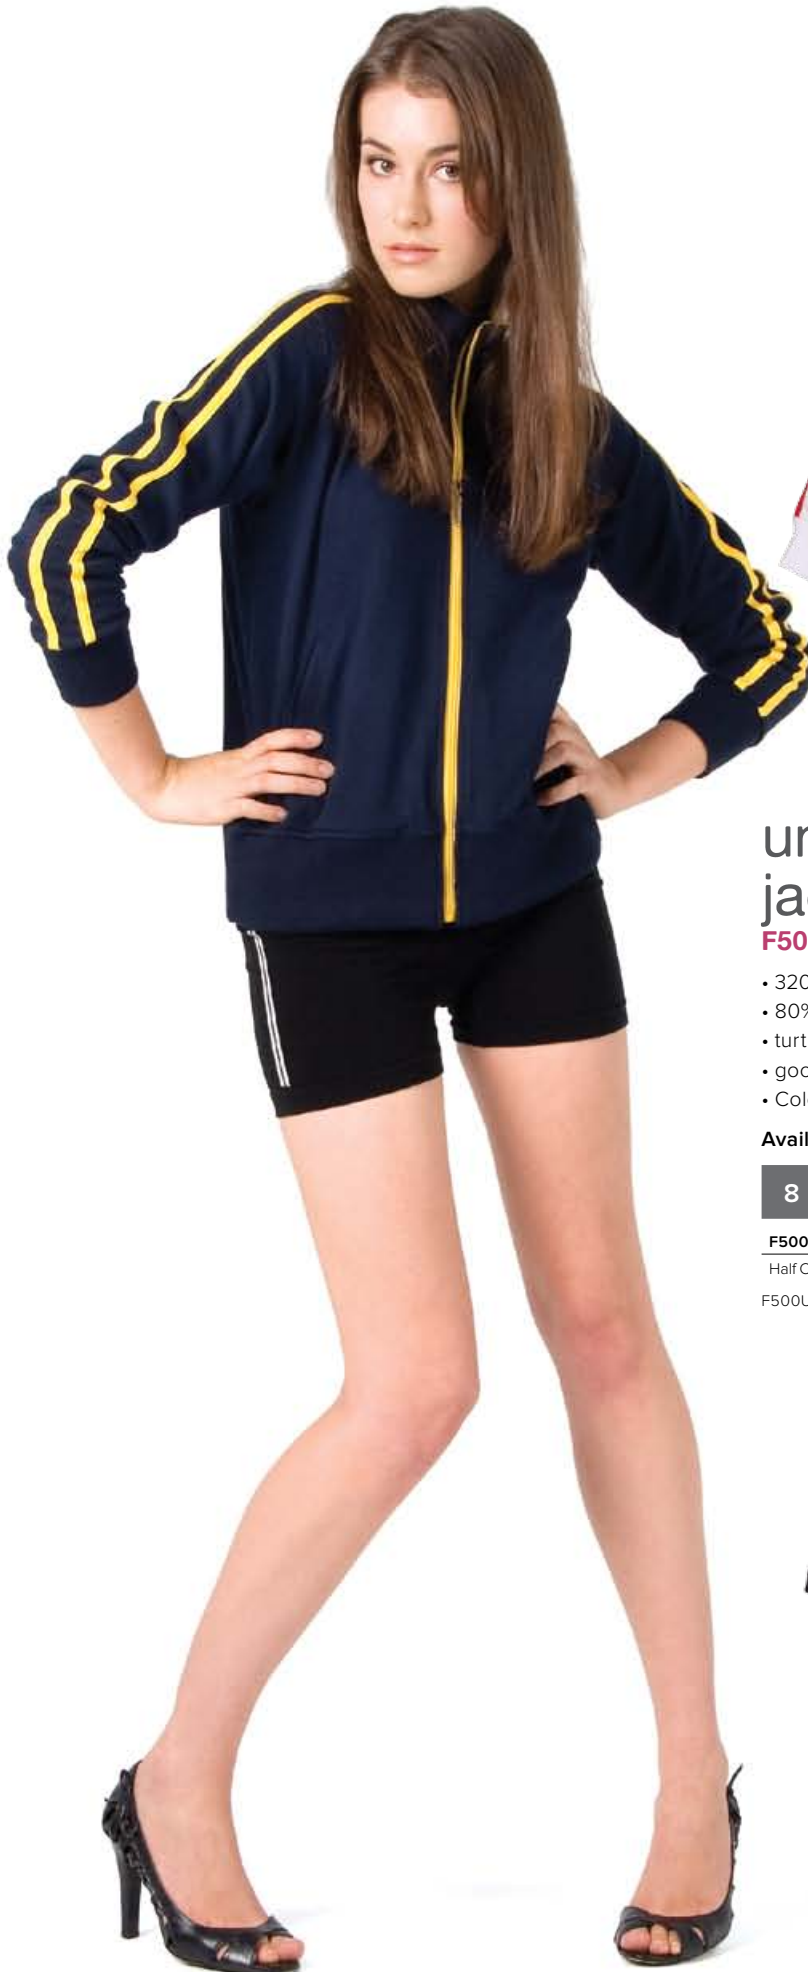

Available sizes:

	XS	S	M	L	XL	XXL	3XL
F500HZ Size	XS/16	S	M	L	XL	XXL	3XL
Half Chest (cm)	54	56.5	58.5	60.5	62.5	64.5	66.5
F500HZ SIZE XS = F500UN SIZE 16							

Turtle collar with double piping

Double piping on raglan sleeve