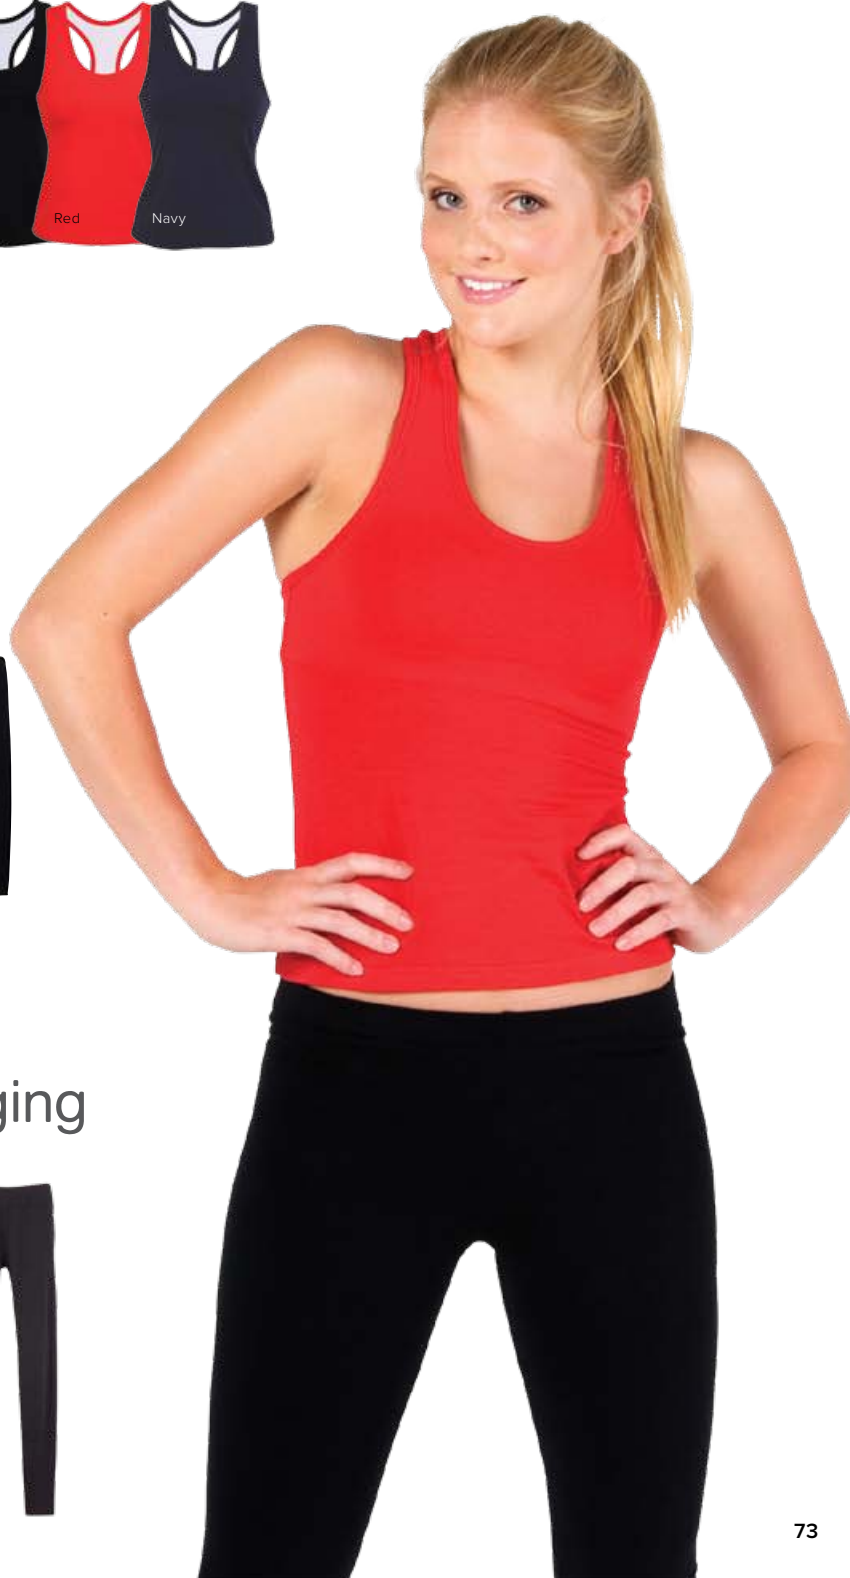

ladies 3/4 pants

S808LD

- 260gsm, 95% cotton 5% spandex
- 3/4 length and slim fit
- very soft and comfortable fabric
- suitable for gym, walk and run
- Colours: black

Available sizes:

8	10	12	14	16	18

S808LD Size	8	10	12	14	16	18
Half Waist (cm)	29	31	33	35	37	39

ladies full length legging

S606LD

- 260gsm, 95% combed cotton 5% spandex
- full length slim fit
- very soft and comfortable
- suitable for fitness
- Colour: black

Available sizes:

6	8	10	12	14	16	18

S606LD Size	6	8	10	12	14	16	18
Half Waist (cm)	26	28	30	32	34	36	38