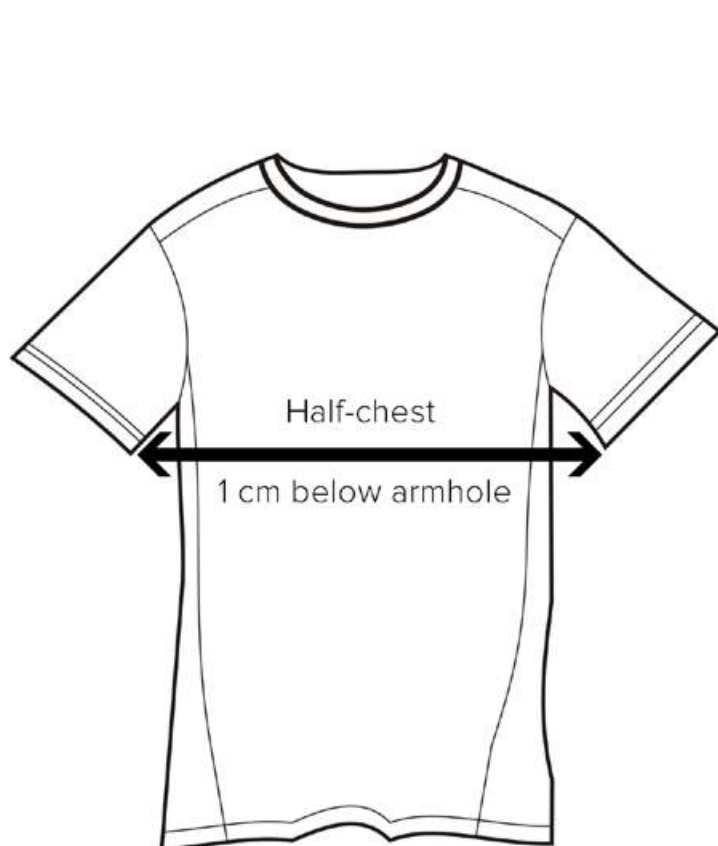

HOW TO MEASURE