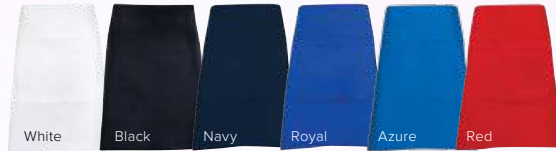

SHORT WAIST (AP401S)

aprons

AP501

- 190gsm
- Poly/Cotton trill apron with pocket
- Short waist: Code AP501S (55cm x 85cm)
- Long waist: Code AP502L (70cm x 85cm)
- Full bib: Code: AP503B (90cm x 85cm)
- Colours: Black only