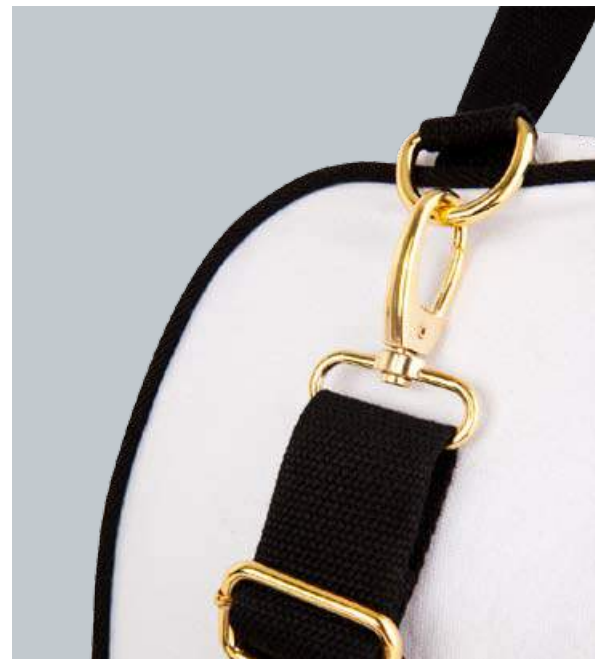

the mini bag

BG006S

- 320 gsm
- 100% cotton canvas
- brown metal zip
- contrast piping
- ideal for school and university
- Size: one size
- Measurement:
  Length 42cm x Width 23cm x Tall 26cm