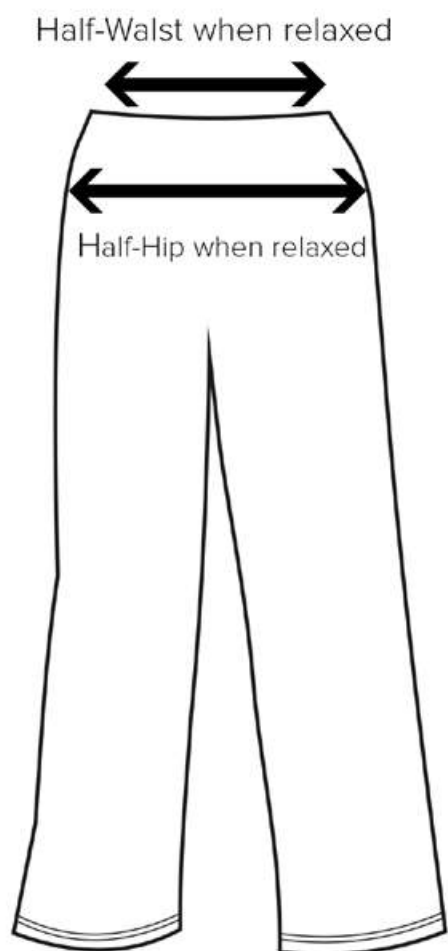

HOW TO MEASURE